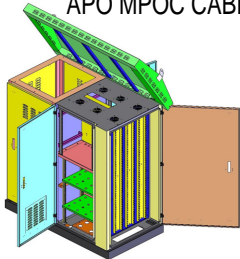

OP-APO APO REPLACEMENT CABINET

OUT DOOR BABY CABINET 800PAIR

OUT DOOR MPOC CABINET

OUTDOOR FDC

APO CABINET

APO MPOC CABINET

1.5mm Electro galvanized metal sheet.

Product Details

Item Code	Item Name	Photo
CAB-MPC-0A	MPOC Cabinet Type A	
CAB-MCC-2.4K	Metal Cross Cabinet 1800/2400	
CAB-BCC-800	Baby Cabinet Outdoor 800 Pair	
CAB-BCC-400	Baby Cabinet Outdoor 400 / 450 Pair	
CAB-BCC-400	Baby Cabinet Outdoor 400 / 450 Pair	
CAB-BCC-200	Baby Cabinet Outdoor 200 Pair	
CAB-WFC-FS	Floor Standing Cabinet Weather Proof	
CAB-MCC-3200	METAL CROSS CONNECT CABINET 3200 POUYET	