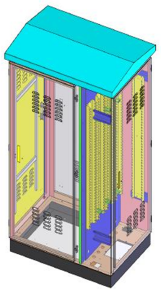

OP-APO APO REPLACEMENT CABINET

OUT DOOR BABY CABINET 800PAIR

OUT DOOR MPOC CABINET

OUTDOOR FDC

APO CABINET

APO MPOC CABINET

1.5mm Electro galvanized metal sheet.

Product Details

Item Code	Item Name	Photo
CAB-MPC-0A	MPOC Cabinet Type A	
CAB-MCC-2.4K	Metal Cross Cabinet 1800/2400	
CAB-BCC-800	Baby Cabinet Outdoor 800 Pair	
CAB-BCC-400	Baby Cabinet Outdoor 400 / 450 Pair	
CAB-BCC-400	Baby Cabinet Outdoor 400 / 450 Pair	
CAB-BCC-200	Baby Cabinet Outdoor 200 Pair	
CAB-WFC-FS	Floor Standing Cabinet Weather Proof	
CAB-MCC-3200	METAL CROSS CONNECT CABINET 3200 POUYET	